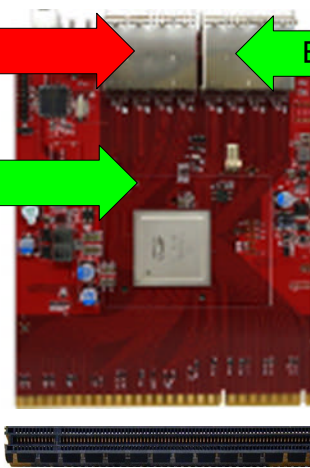

Host Server

PCIe Gen3 Slot
PM304E
 PM8532 PFX
 8.0GT/s 32Lane 16Port
 4*SFF-8644 4x

PCIe Gen3 Slot
PM304E
 PM8532 PFX
 8.0GT/s 32Lane 16Port
 4*SFF-8644 4x

SFF-8644 External Cable x 4

PCIe Gen3 16x/8x/4x Bus

SFF-8644 External Cable x 4

PCIe Gen3 16x/8x/4x Bus

or

SFF-8644 External Cable x 4

4*SFF-8644 4x
PM2425C
 PM8535 PFX
 8.0GT/s 80Lane 40Port
 12*SFF-8643 4x

Expansion

SFF-8643 x12		NVMe SSD Backplane		SFF-8643 x12	
SFF-8639	SFF-8639	SFF-8639	SFF-8639	SFF-8639	SFF-8639
Conn. x 4	Conn. x 4	Conn. x 4	Conn. x 4	Conn. x 4	Conn. x 4