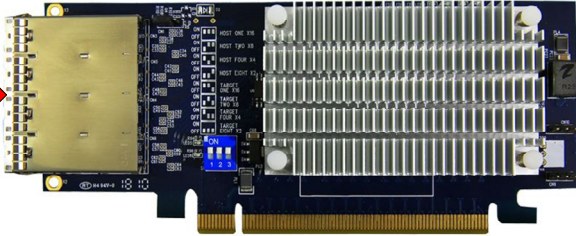

Host Server

PCIe Gen3 Slot
PM304E
 PM8532 PFX
 8.0GT/s 32Lane 16Port
 4*SFF-8644 4x

PCIe Gen3 Slot
PM304E
 PM8532 PFX
 8.0GT/s 32Lane 16Port
 4*SFF-8644 4x

SFF-8644 External Cable x 4

PCIe Gen3 16x/8x/4x Bus

SFF-8644 External Cable x 4

PCIe Gen3 16x/8x/4x Bus

or

SFF-8644 External Cable x 4

4*SFF-8644 4x
PM2425C
 PM8535 PFX
 8.0GT/s 80Lane 40Port
 12*SFF-8643 4x

Expansion

SFF-8643 x12		NVMe SSD Backplane		SFF-8643 x12	
SFF-8639	SFF-8639	SFF-8639	SFF-8639	SFF-8639	SFF-8639
Conn. x 4	Conn. x 4	Conn. x 4	Conn. x 4	Conn. x 4	Conn. x 4