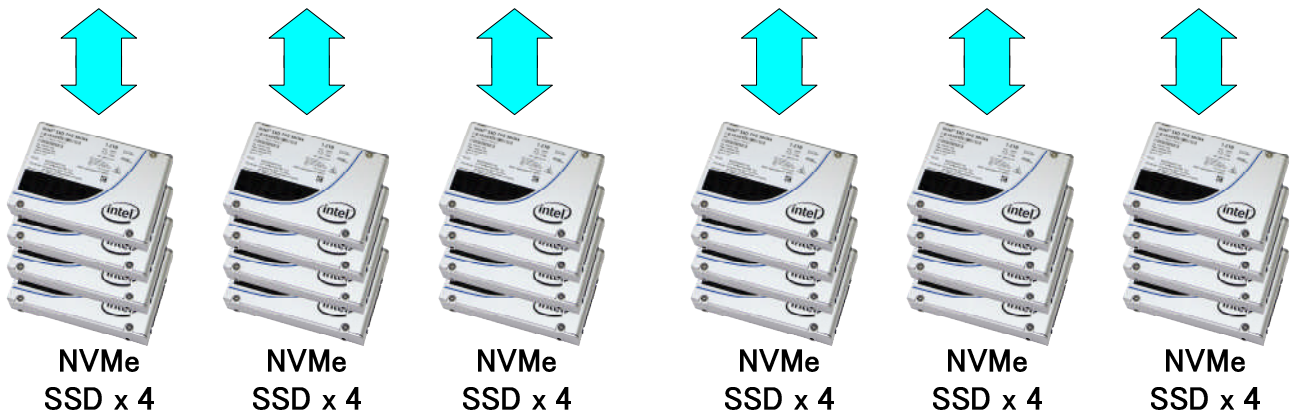

Host Server

PCIe Gen3 Slot
PM304E
 PM8532 PFX
 8.0GT/s 32Lane 16Port
 4*SFF-8644 4x

PCIe Gen3 Slot
PM304E
 PM8532 PFX
 8.0GT/s 32Lane 16Port
 4*SFF-8644 4x

SFF-8644 External Cable x 4

PCIe Gen3 16x/8x/4x Bus

SFF-8644 External Cable x 4

PCIe Gen3 16x/8x/4x Bus

or

SFF-8644 External Cable x 4

4*SFF-8644 4x
PM2425C
 PM8535 PFX
 8.0GT/s 80Lane 40Port
 12*SFF-8643 4x

Expansion

SFF-8643 x12		NVMe SSD Backplane		SFF-8643 x12	
SFF-8639	SFF-8639	SFF-8639	SFF-8639	SFF-8639	SFF-8639
Conn. x 4	Conn. x 4	Conn. x 4	Conn. x 4	Conn. x 4	Conn. x 4

2U 24Bay PCIe/NVMe JBOD